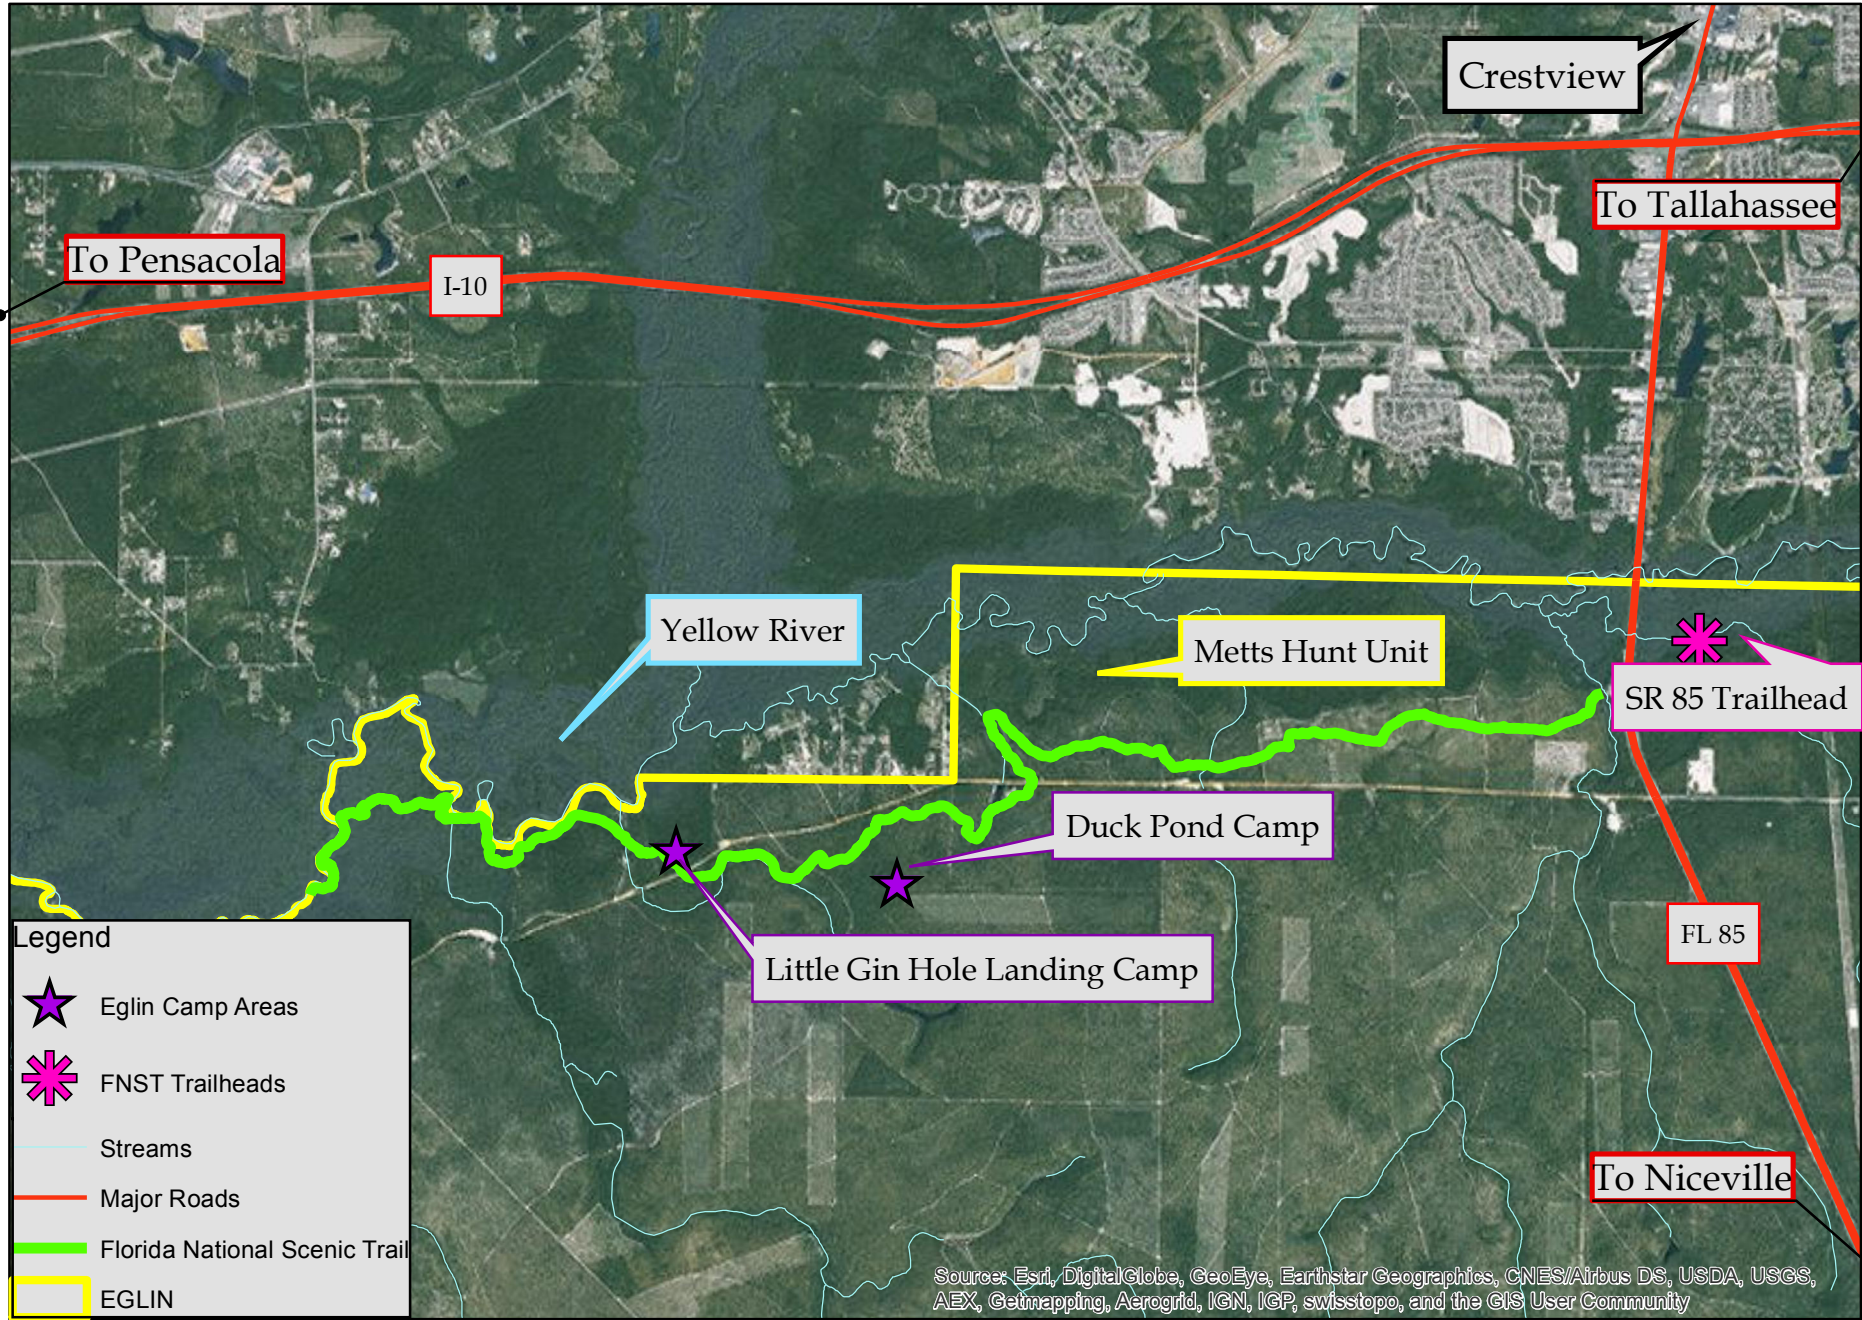

Cimarron Section with Camping Areas and Trailheads

Legend

- ★ Eglin Camp Areas
- ✳ FNST Trailheads
- Streams
- Major Roads
- Florida National Scenic Trail
- EGLIN

Source: Esri, DigitalGlobe, GeoEye, Earthstar Geographics, CNES/Airbus DS, USDA, USGS, AEX, Getmapping, Aerogrid, IGN, IGP, swisstopo, and the GIS User Community