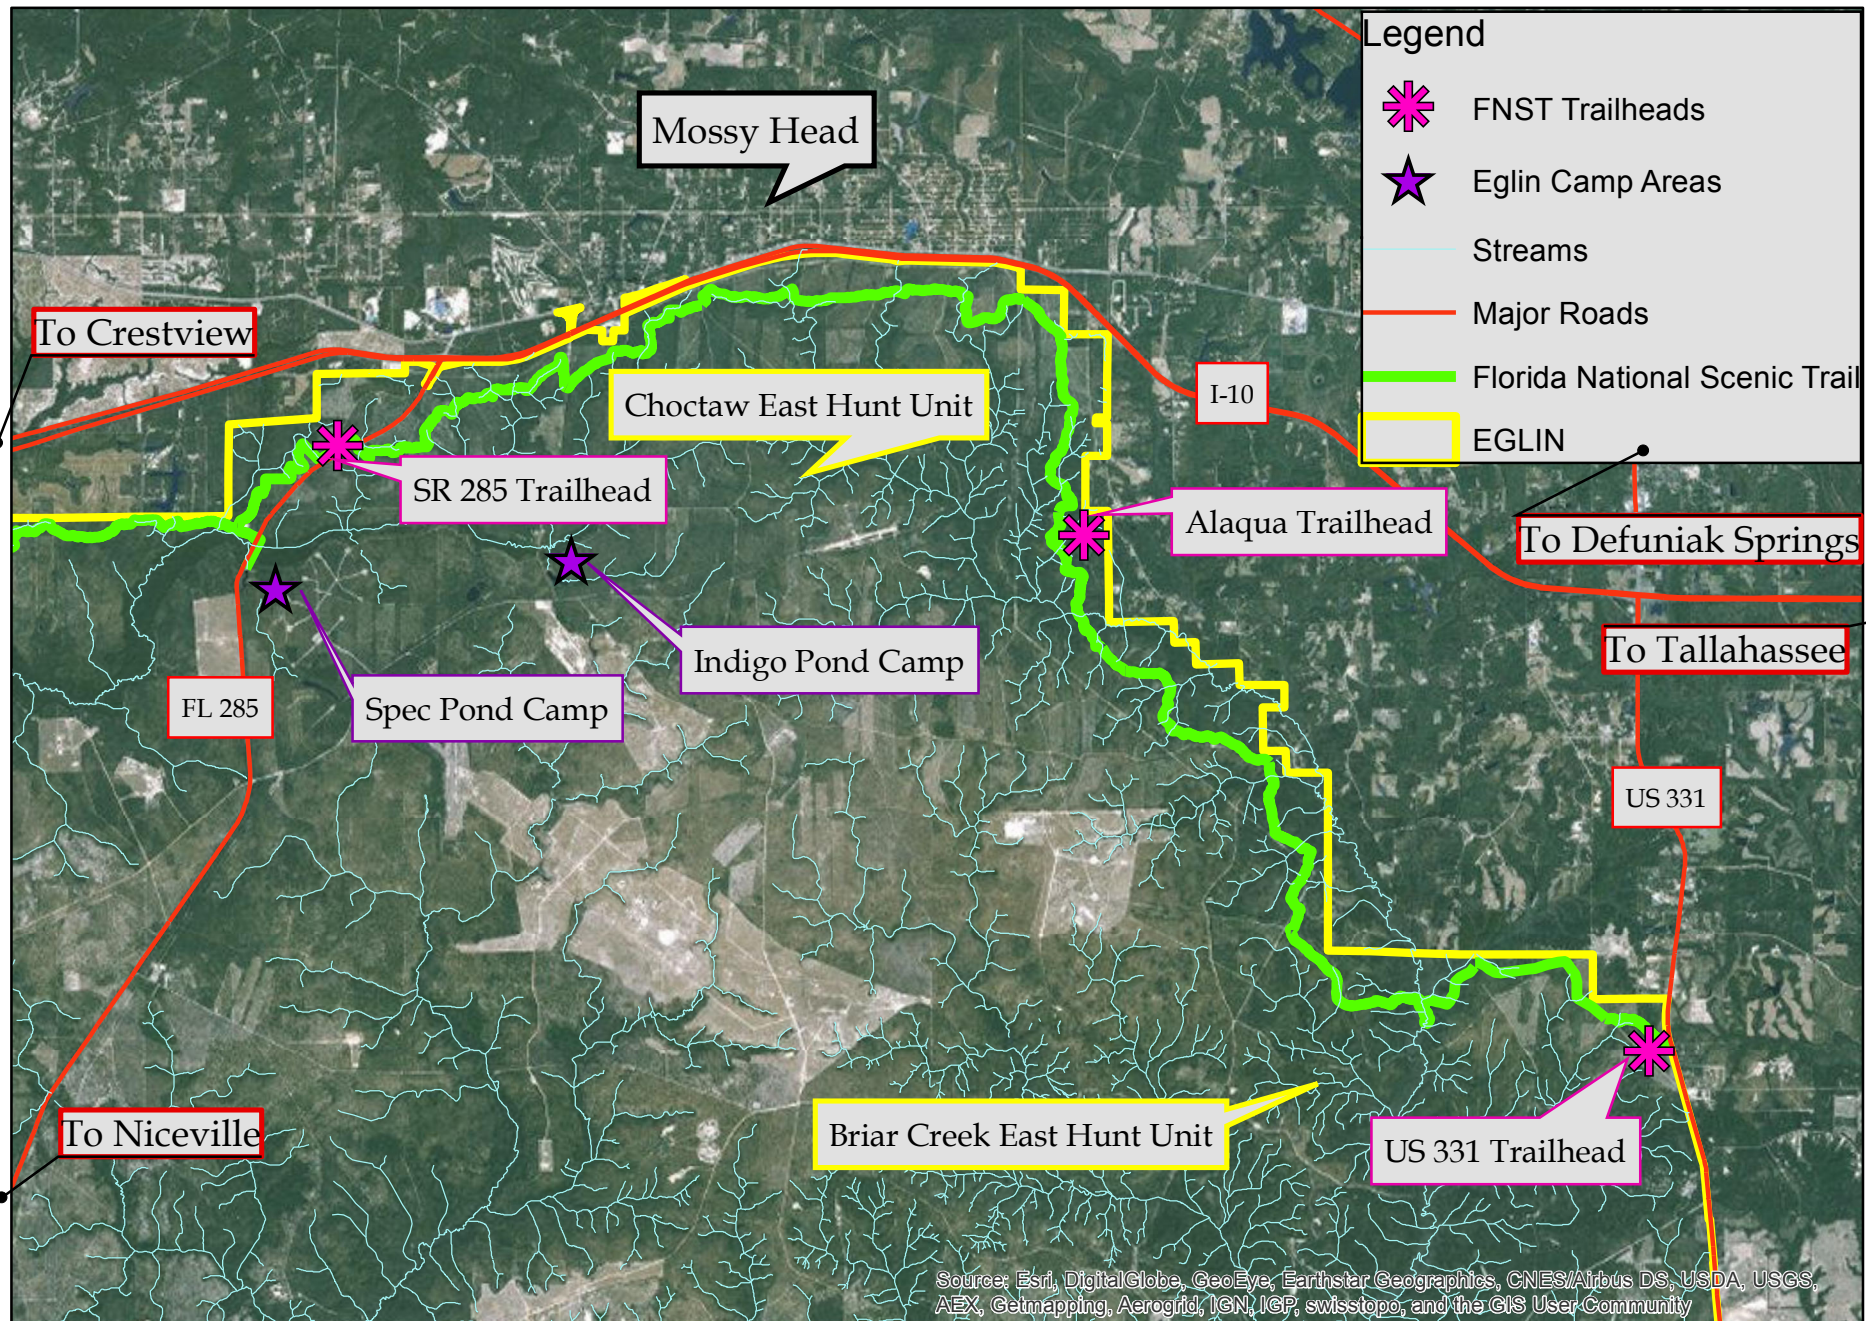

FNST: Eglin East with Camping Areas and Trailheads

Source: Esri, DigitalGlobe, GeoEye, Earthstar Geographics, CNES/Airbus DS, USDA, USGS, AEX, Getmapping, Aerogrid, IGN, IGP, swisstopo, and the GIS User Community