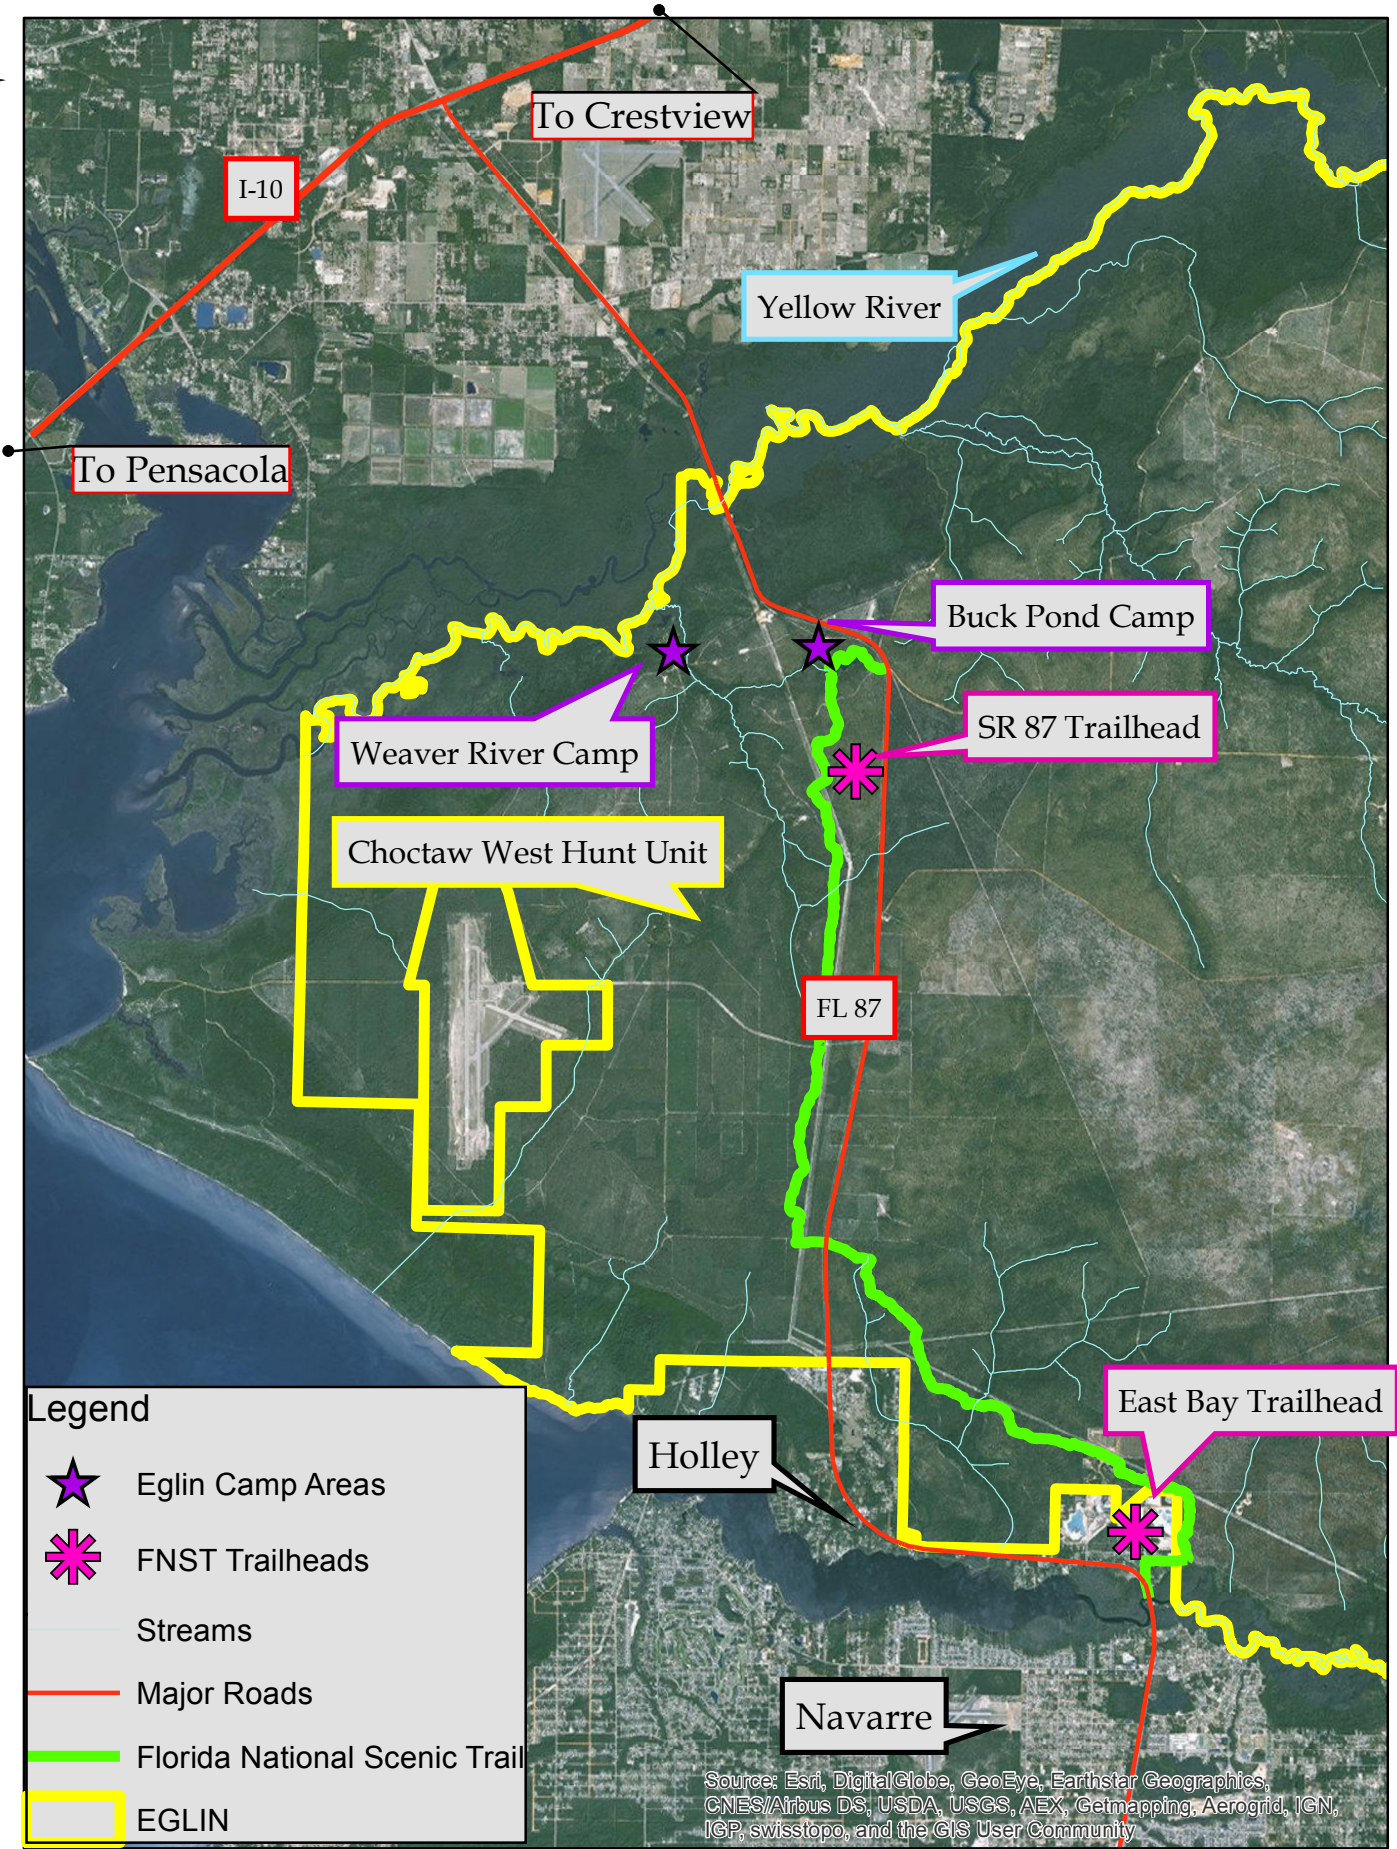

FNST: Eglin West with Camping Areas and Trailheads

Legend

- ★ Eglin Camp Areas
- ✱ FNST Trailheads
- Streams
- Major Roads
- Florida National Scenic Trail
- EGLIN

Source: Esri, DigitalGlobe, GeoEye, Earthstar Geographics, CNES/Airbus DS, USDA, USGS, AEX, Getmapping, Aerogrid, IGN, IGP, swisstopo, and the GIS User Community

0 2.5 5 10 Miles