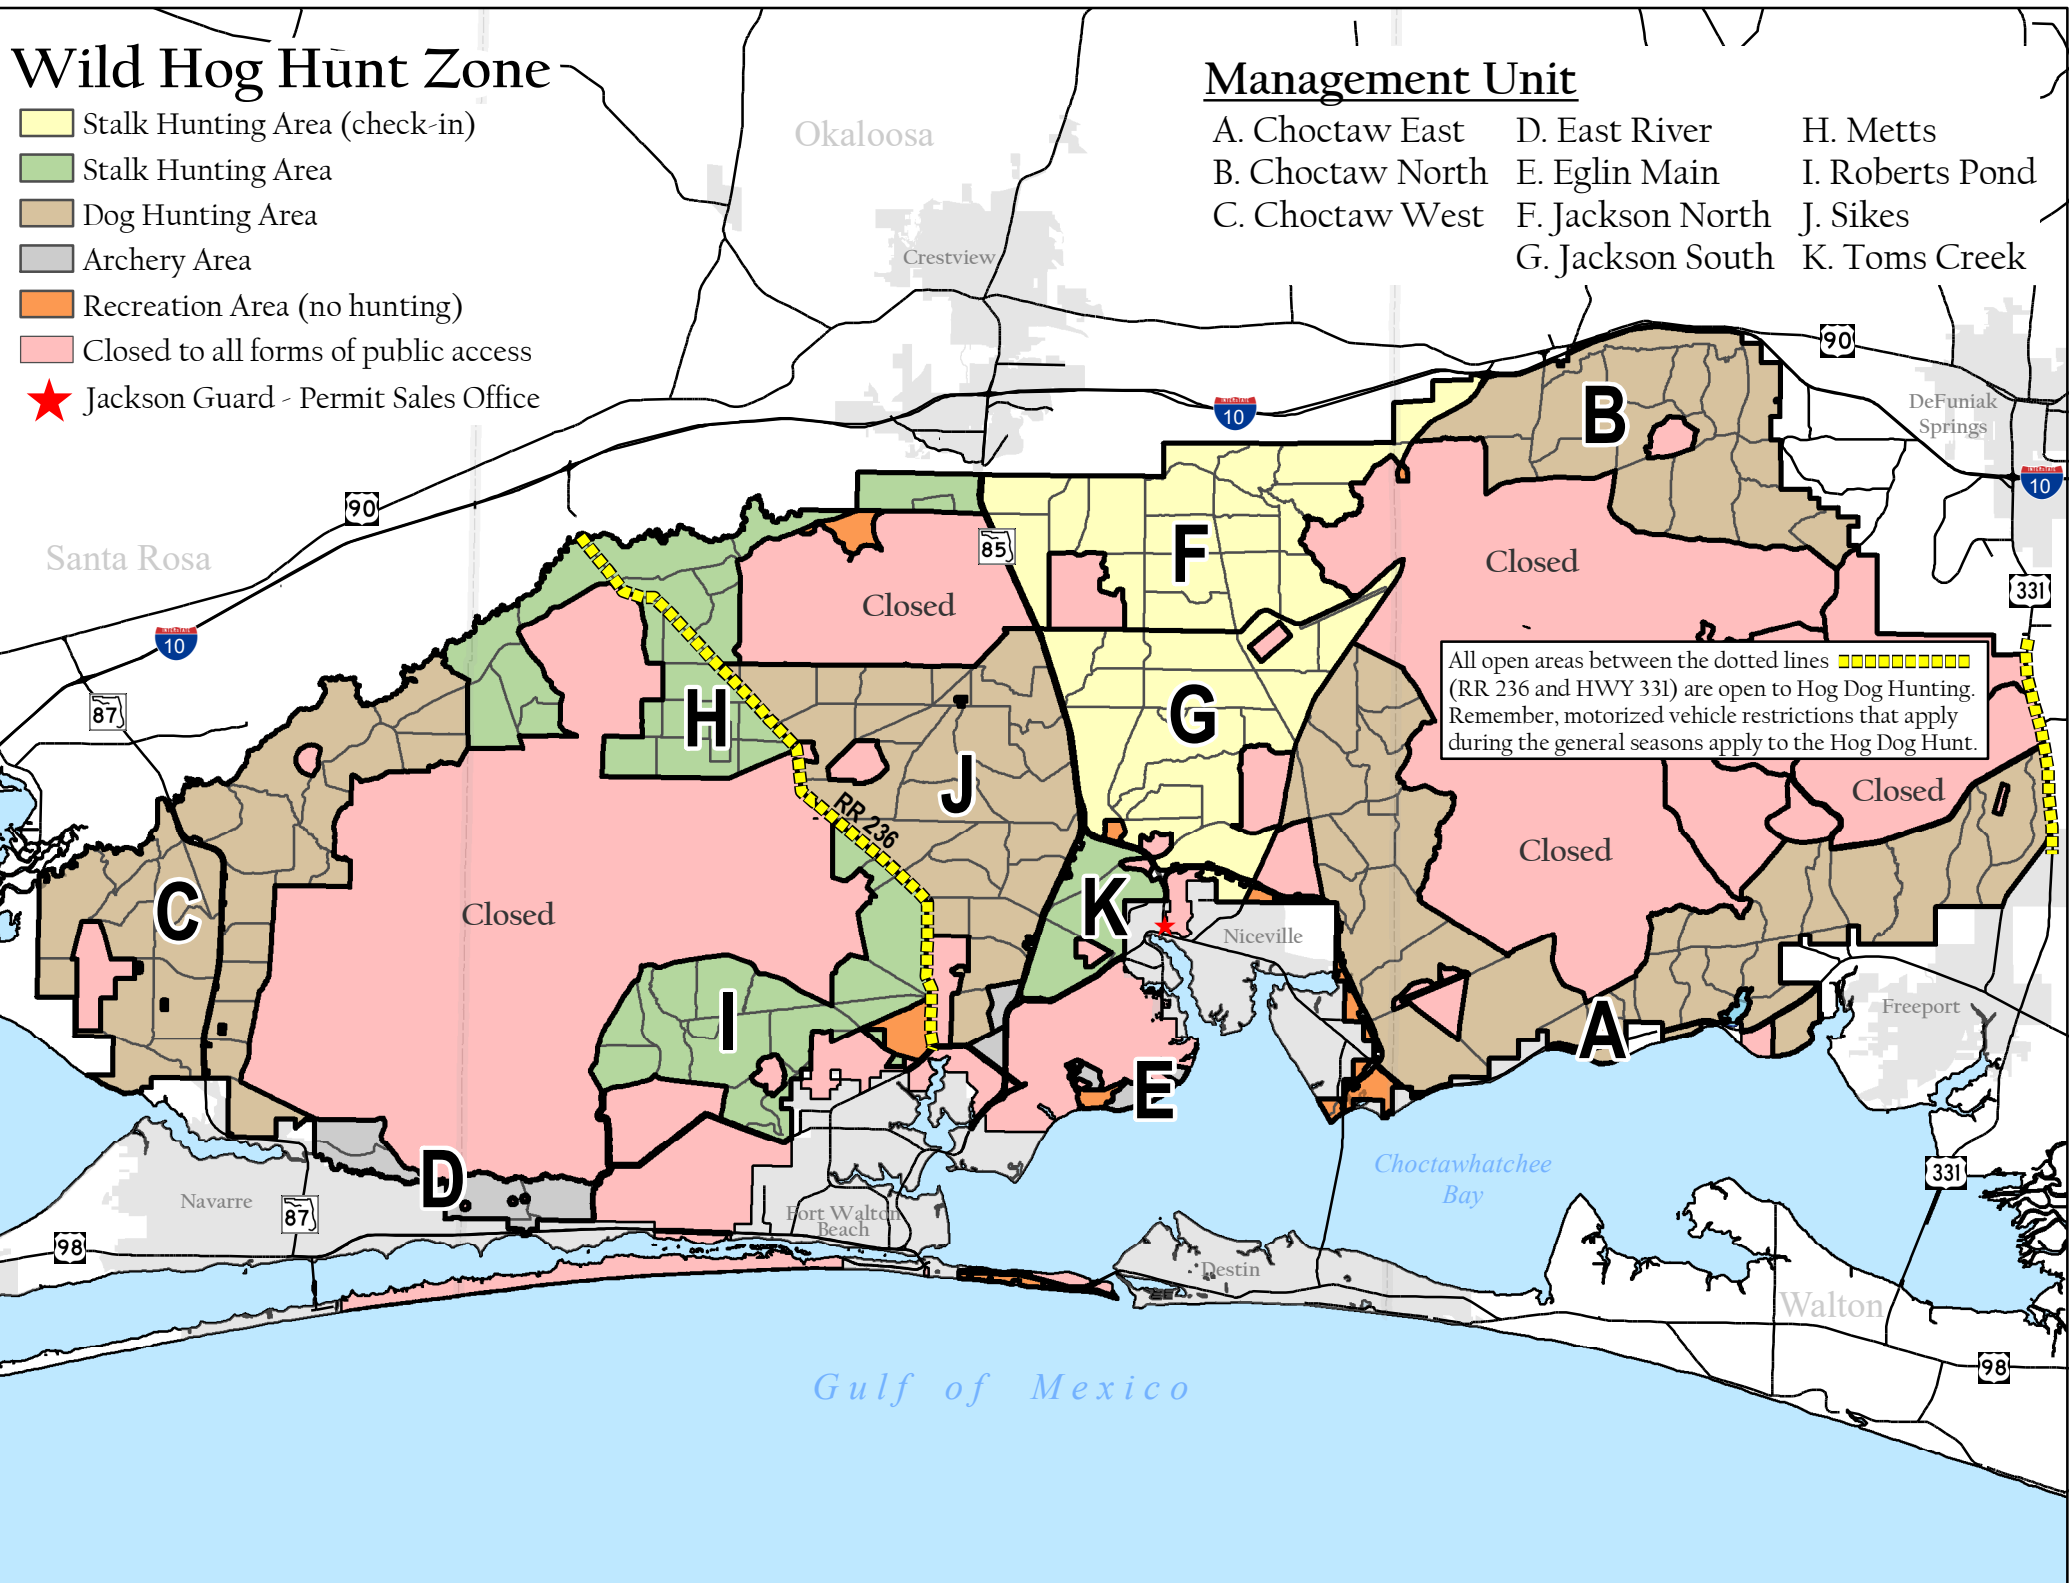

Wild Hog Hunt Zone

- Stalk Hunting Area (check-in)
- Stalk Hunting Area
- Dog Hunting Area
- Archery Area
- Recreation Area (no hunting)
- Closed to all forms of public access
- ★ Jackson Guard - Permit Sales Office

Management Unit

- | | | |
|------------------|------------------|-----------------|
| A. Choctaw East | D. East River | H. Metts |
| B. Choctaw North | E. Eglin Main | I. Roberts Pond |
| C. Choctaw West | F. Jackson North | J. Sikes |
| | G. Jackson South | K. Toms Creek |

All open areas between the dotted lines (RR 236 and HWY 331) are open to Hog Dog Hunting. Remember, motorized vehicle restrictions that apply during the general seasons apply to the Hog Dog Hunt.